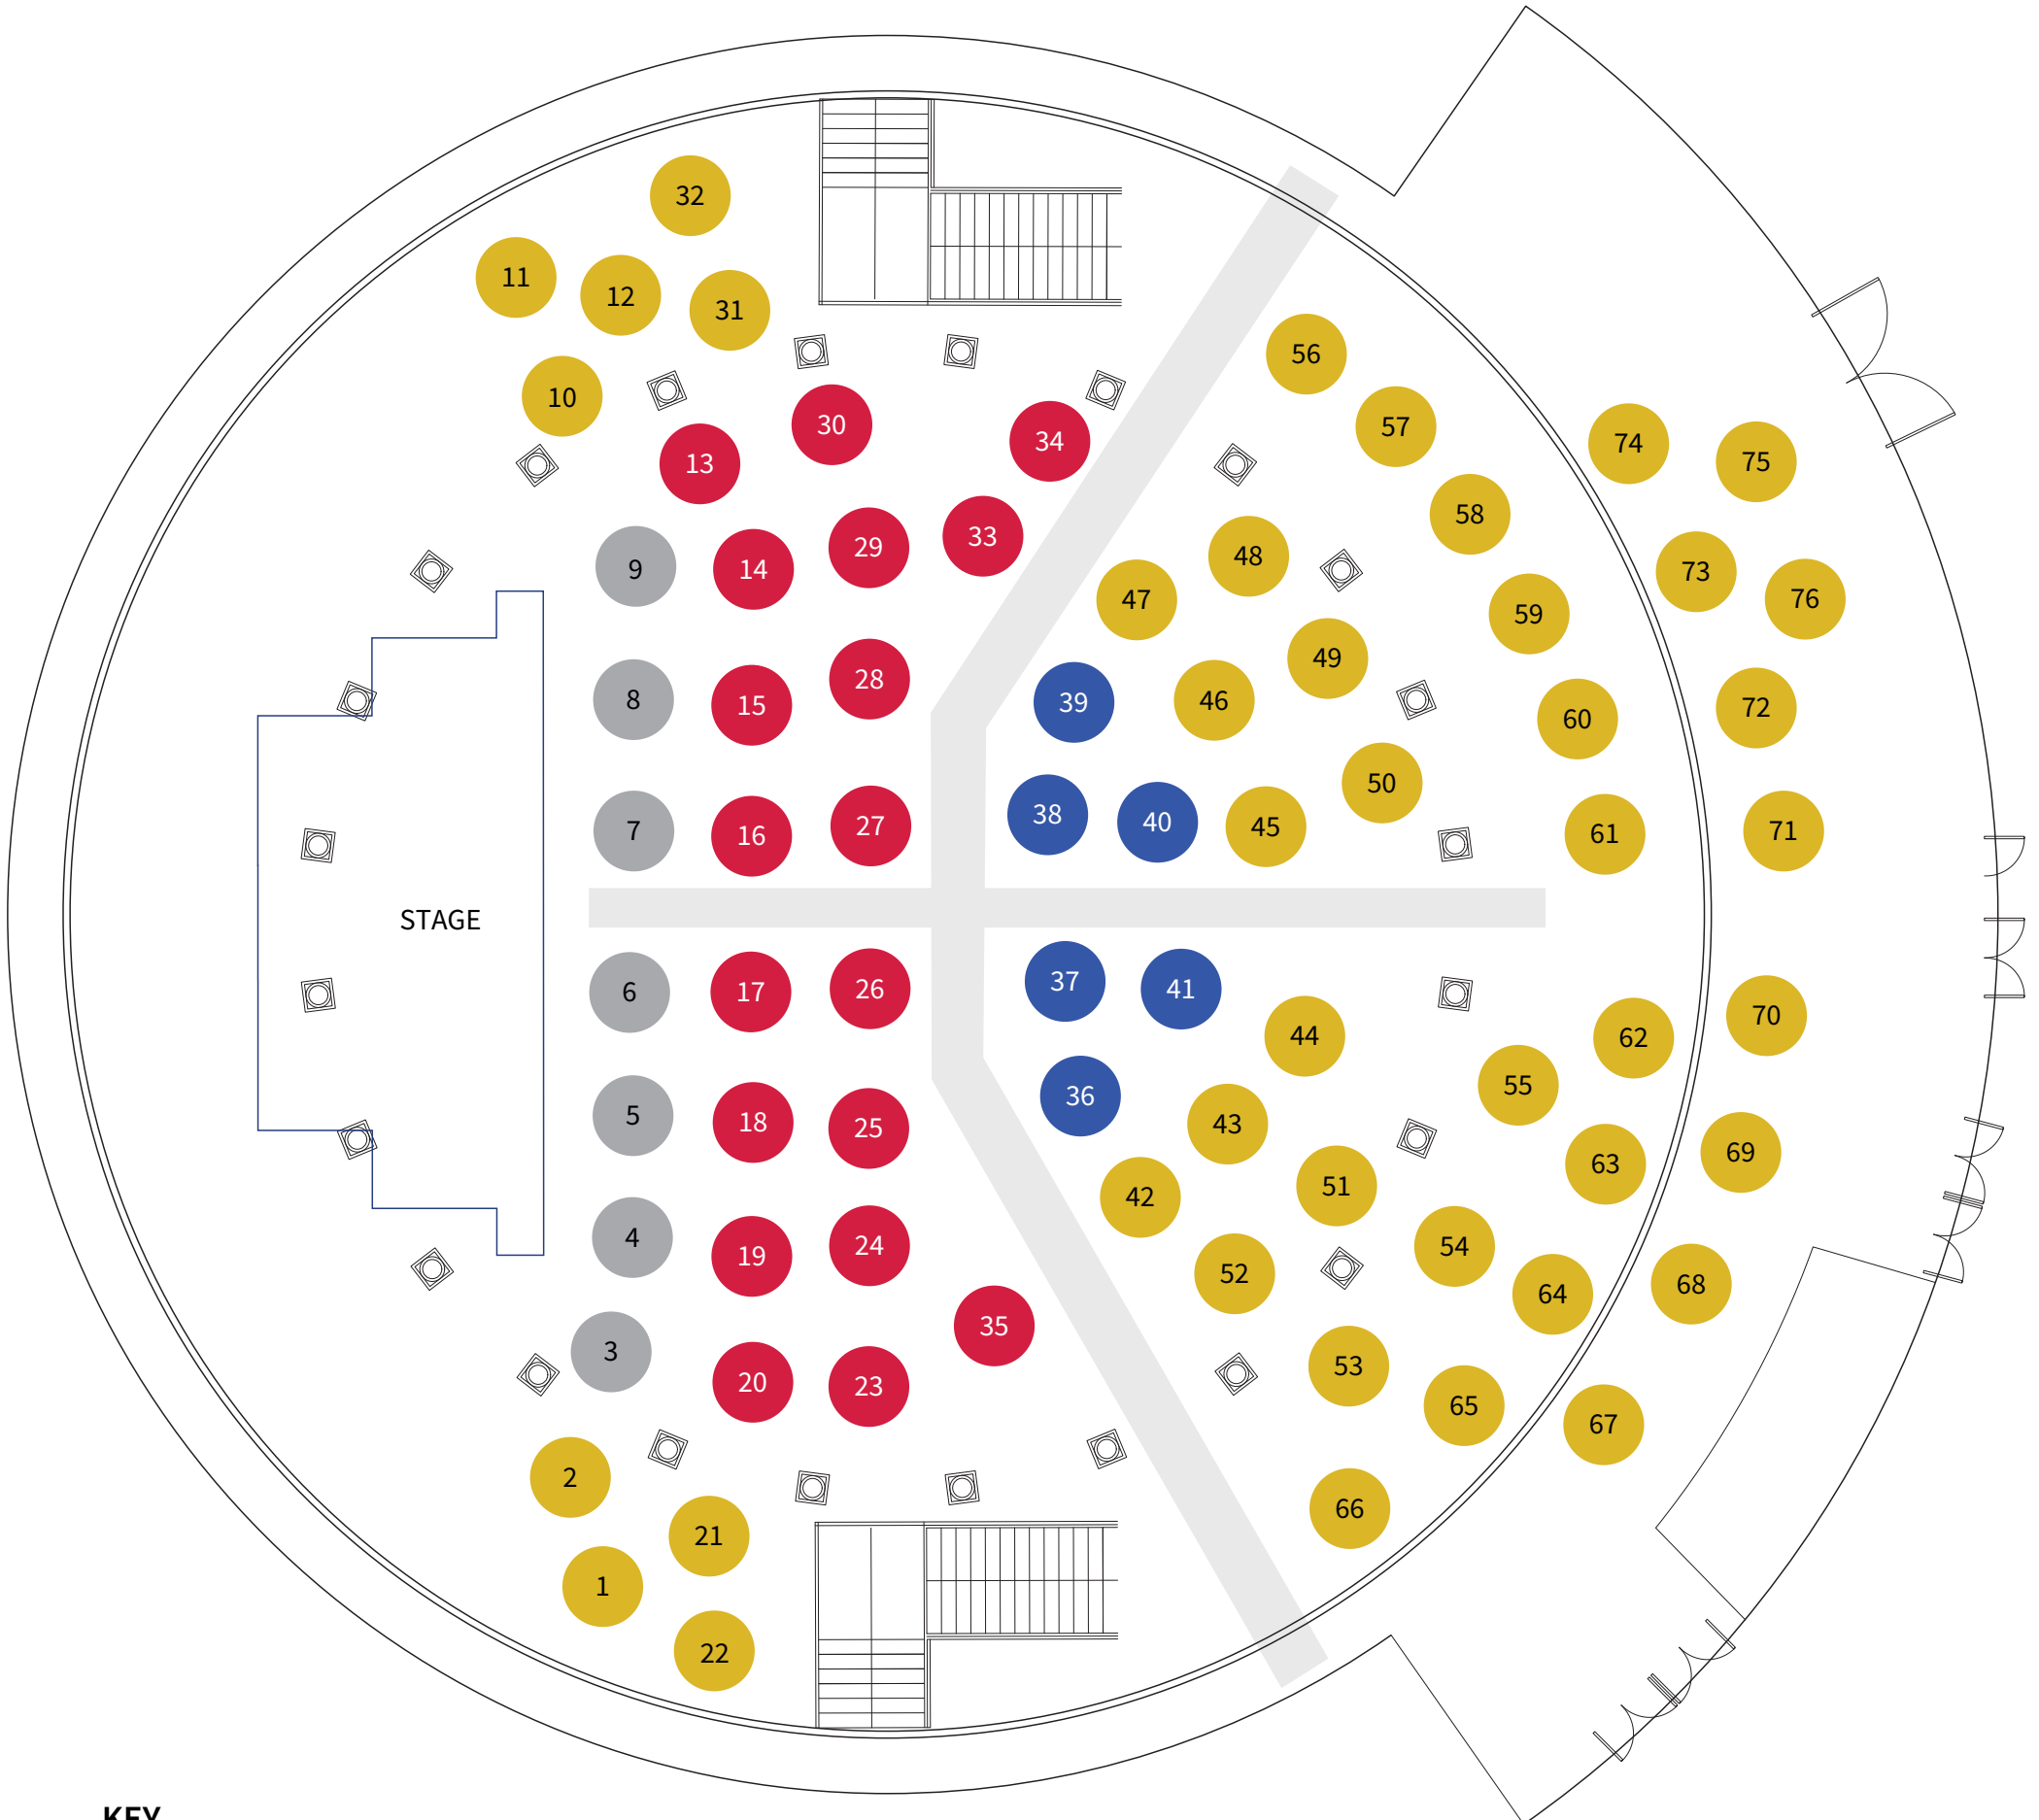

BIA Gala Dinner 2025

KEY

-  Silver – Diamond Supporter tables
-  Red – Ruby Supporter tables
-  Blue – Sapphire Supporter tables
-  Gold – Non-Supporter tables